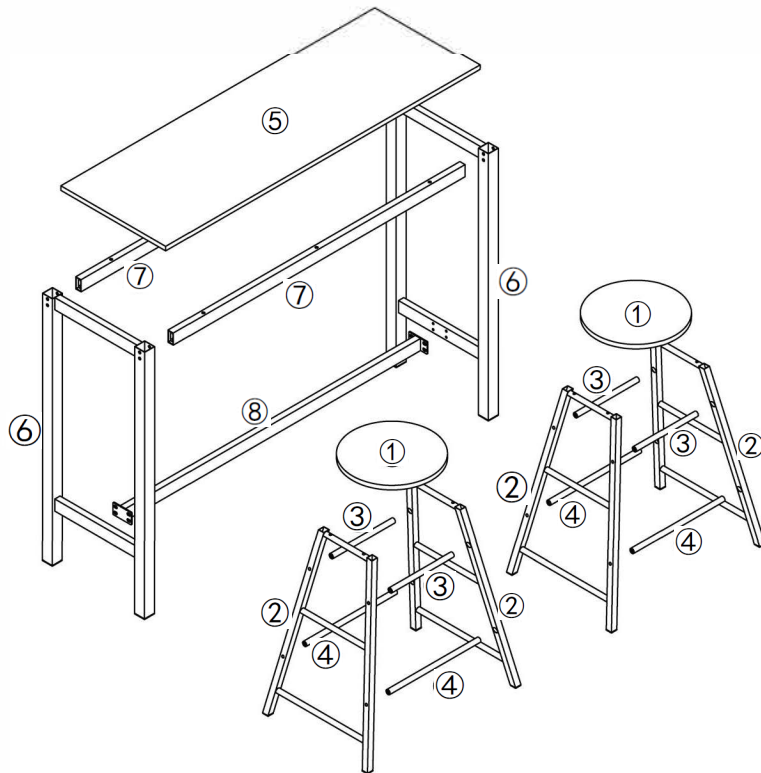

PARTS LIST

1	SEATPAD	2PCS
2	CHAIR LEG	4PCS
3	CHAIR CROSSBAR SHORT	4PCS
4	CHAIR CROSSBAR LONG	4PCS
5	TABLE TOP	1PC
6	TABLE LEG	2PCS
7	TABLE TOP CROSSBAR	2PCS
8	TABLE BOTTOM CROSSBAR	1PC

HARDWARE LIST

A		M6*12	8PCS
B		M6*25mm ALLEN	24PCS
C		M6*50	6PCS
D		M6*60mm ALLEN	8PCS
E		ALLEN KEY	1PC