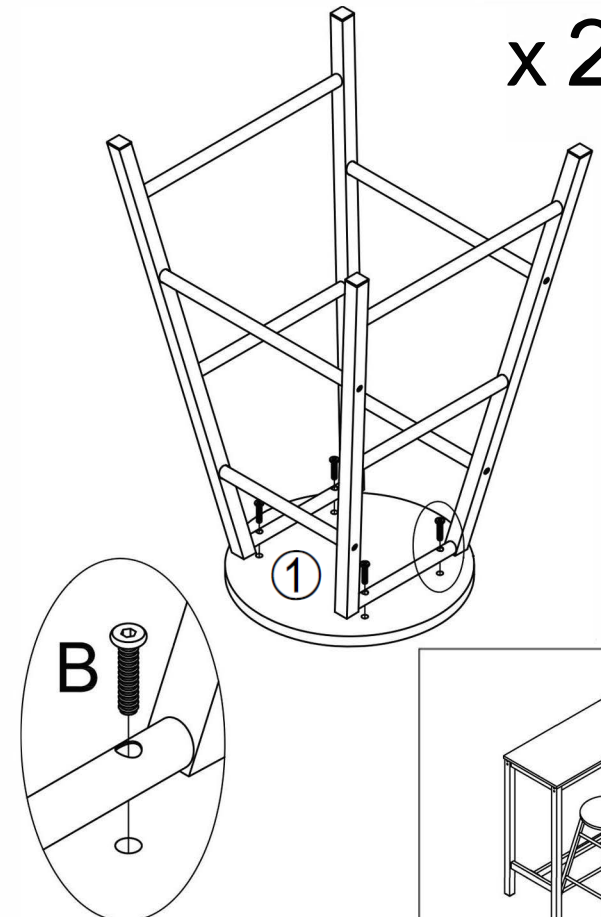

PARTS LIST

1	SEATPAD	2PCS
2	CHAIR LEG	4PCS
3	CHAIR CROSSBAR SHORT	4PCS
4	CHAIR CROSSBAR LONG	4PCS
5	TABLE TOP	1PC
6	TABLE LEG	2PCS
7	TABLE TOP CROSSBAR	2PCS
8	TABLE BOTTOM CROSSBAR	1PC

HARDWARE LIST

A		M6*12	8PCS
B		M6*25mm ALLEN	24PCS
C		M6*50	6PCS
D		M6*60mm ALLEN	8PCS
E		ALLEN KEY	1PC

STEP 1

YOU WILL NEED:-

B		16PCS
E		1PC

x 2

STEP 2

YOU WILL NEED:-

B		8PCS
E		1PC

x 2